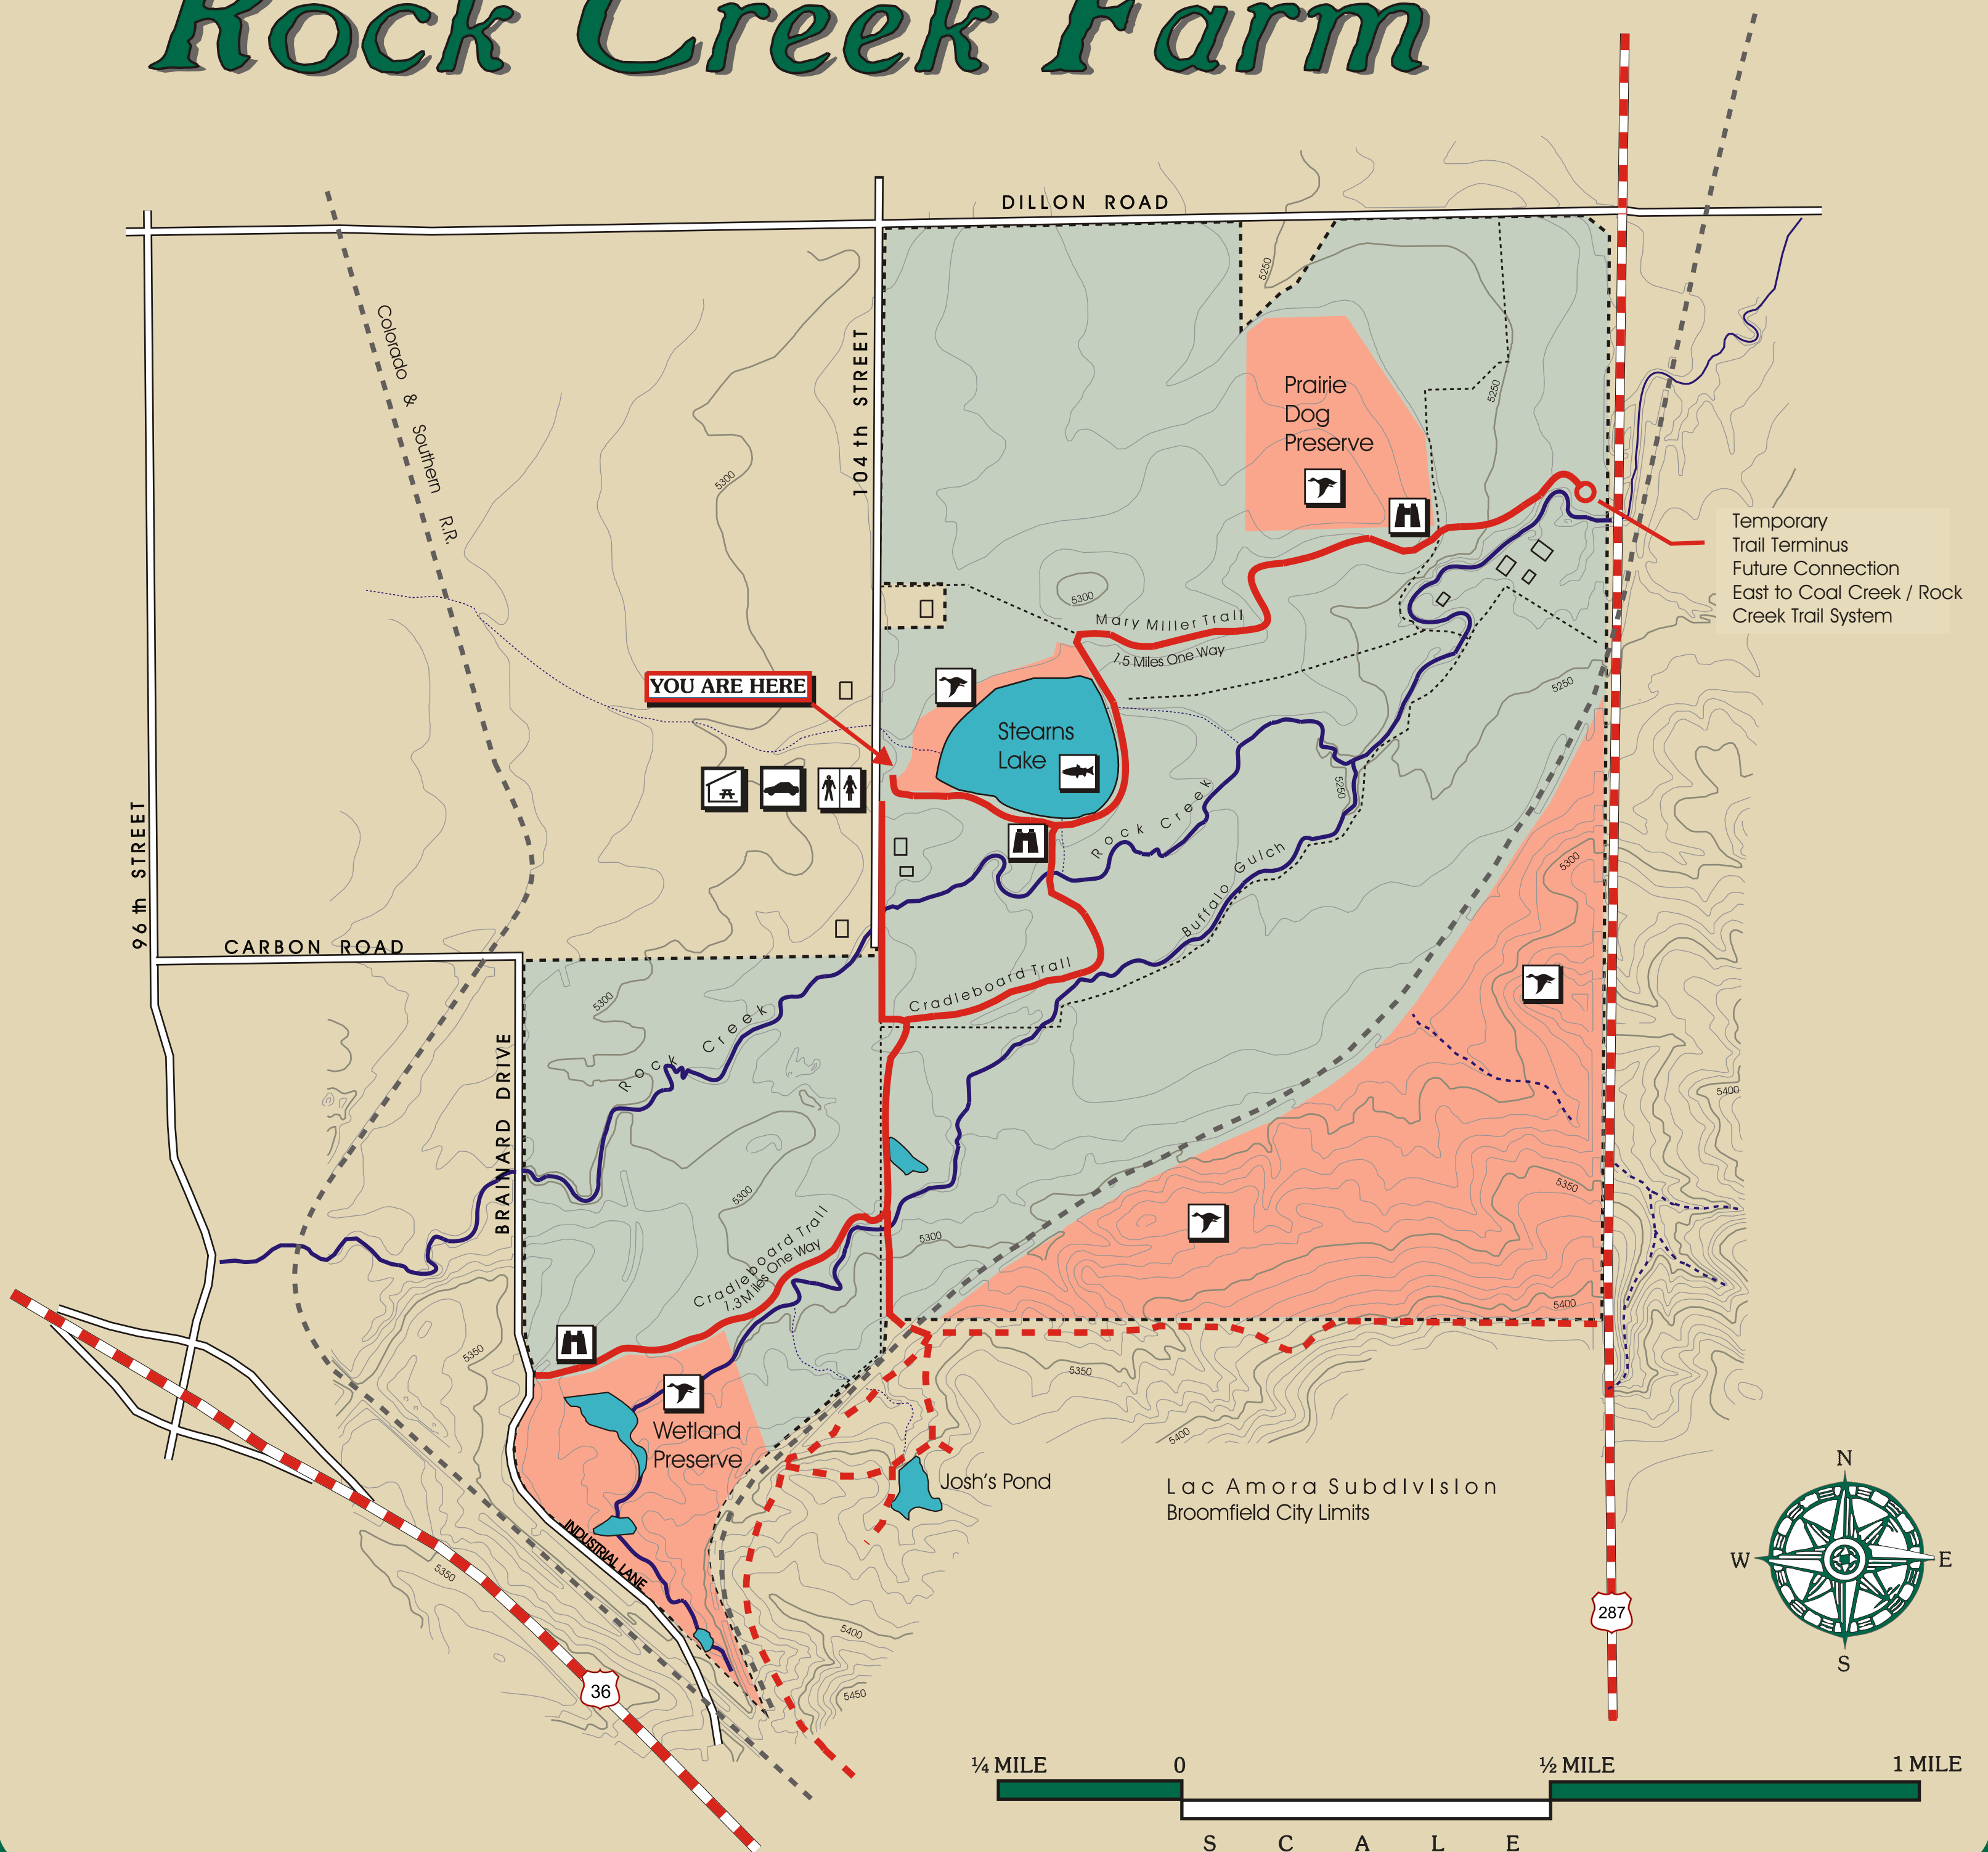

Carolyn Holmberg Preserve Rock Creek Farm

- | | | | | | | | |
|--|----------------|--|-------------------------------------|--|---|--|------------------------------|
| | PARKING | | WILDLIFE VIEWING | | Multi-Use Trail | | FARM ROAD - No Public Access |
| | PICNIC SHELTER | | FISHING - Wading & Boats Prohibited | | Broomfield Trail System
No Equestrian Access | | PUBLIC ROAD |
| | RESTROOMS | | WILDLIFE HABITAT - No Public Access | | Stream | | US HIGHWAY |
| | | | | | Intermittent Stream | | |