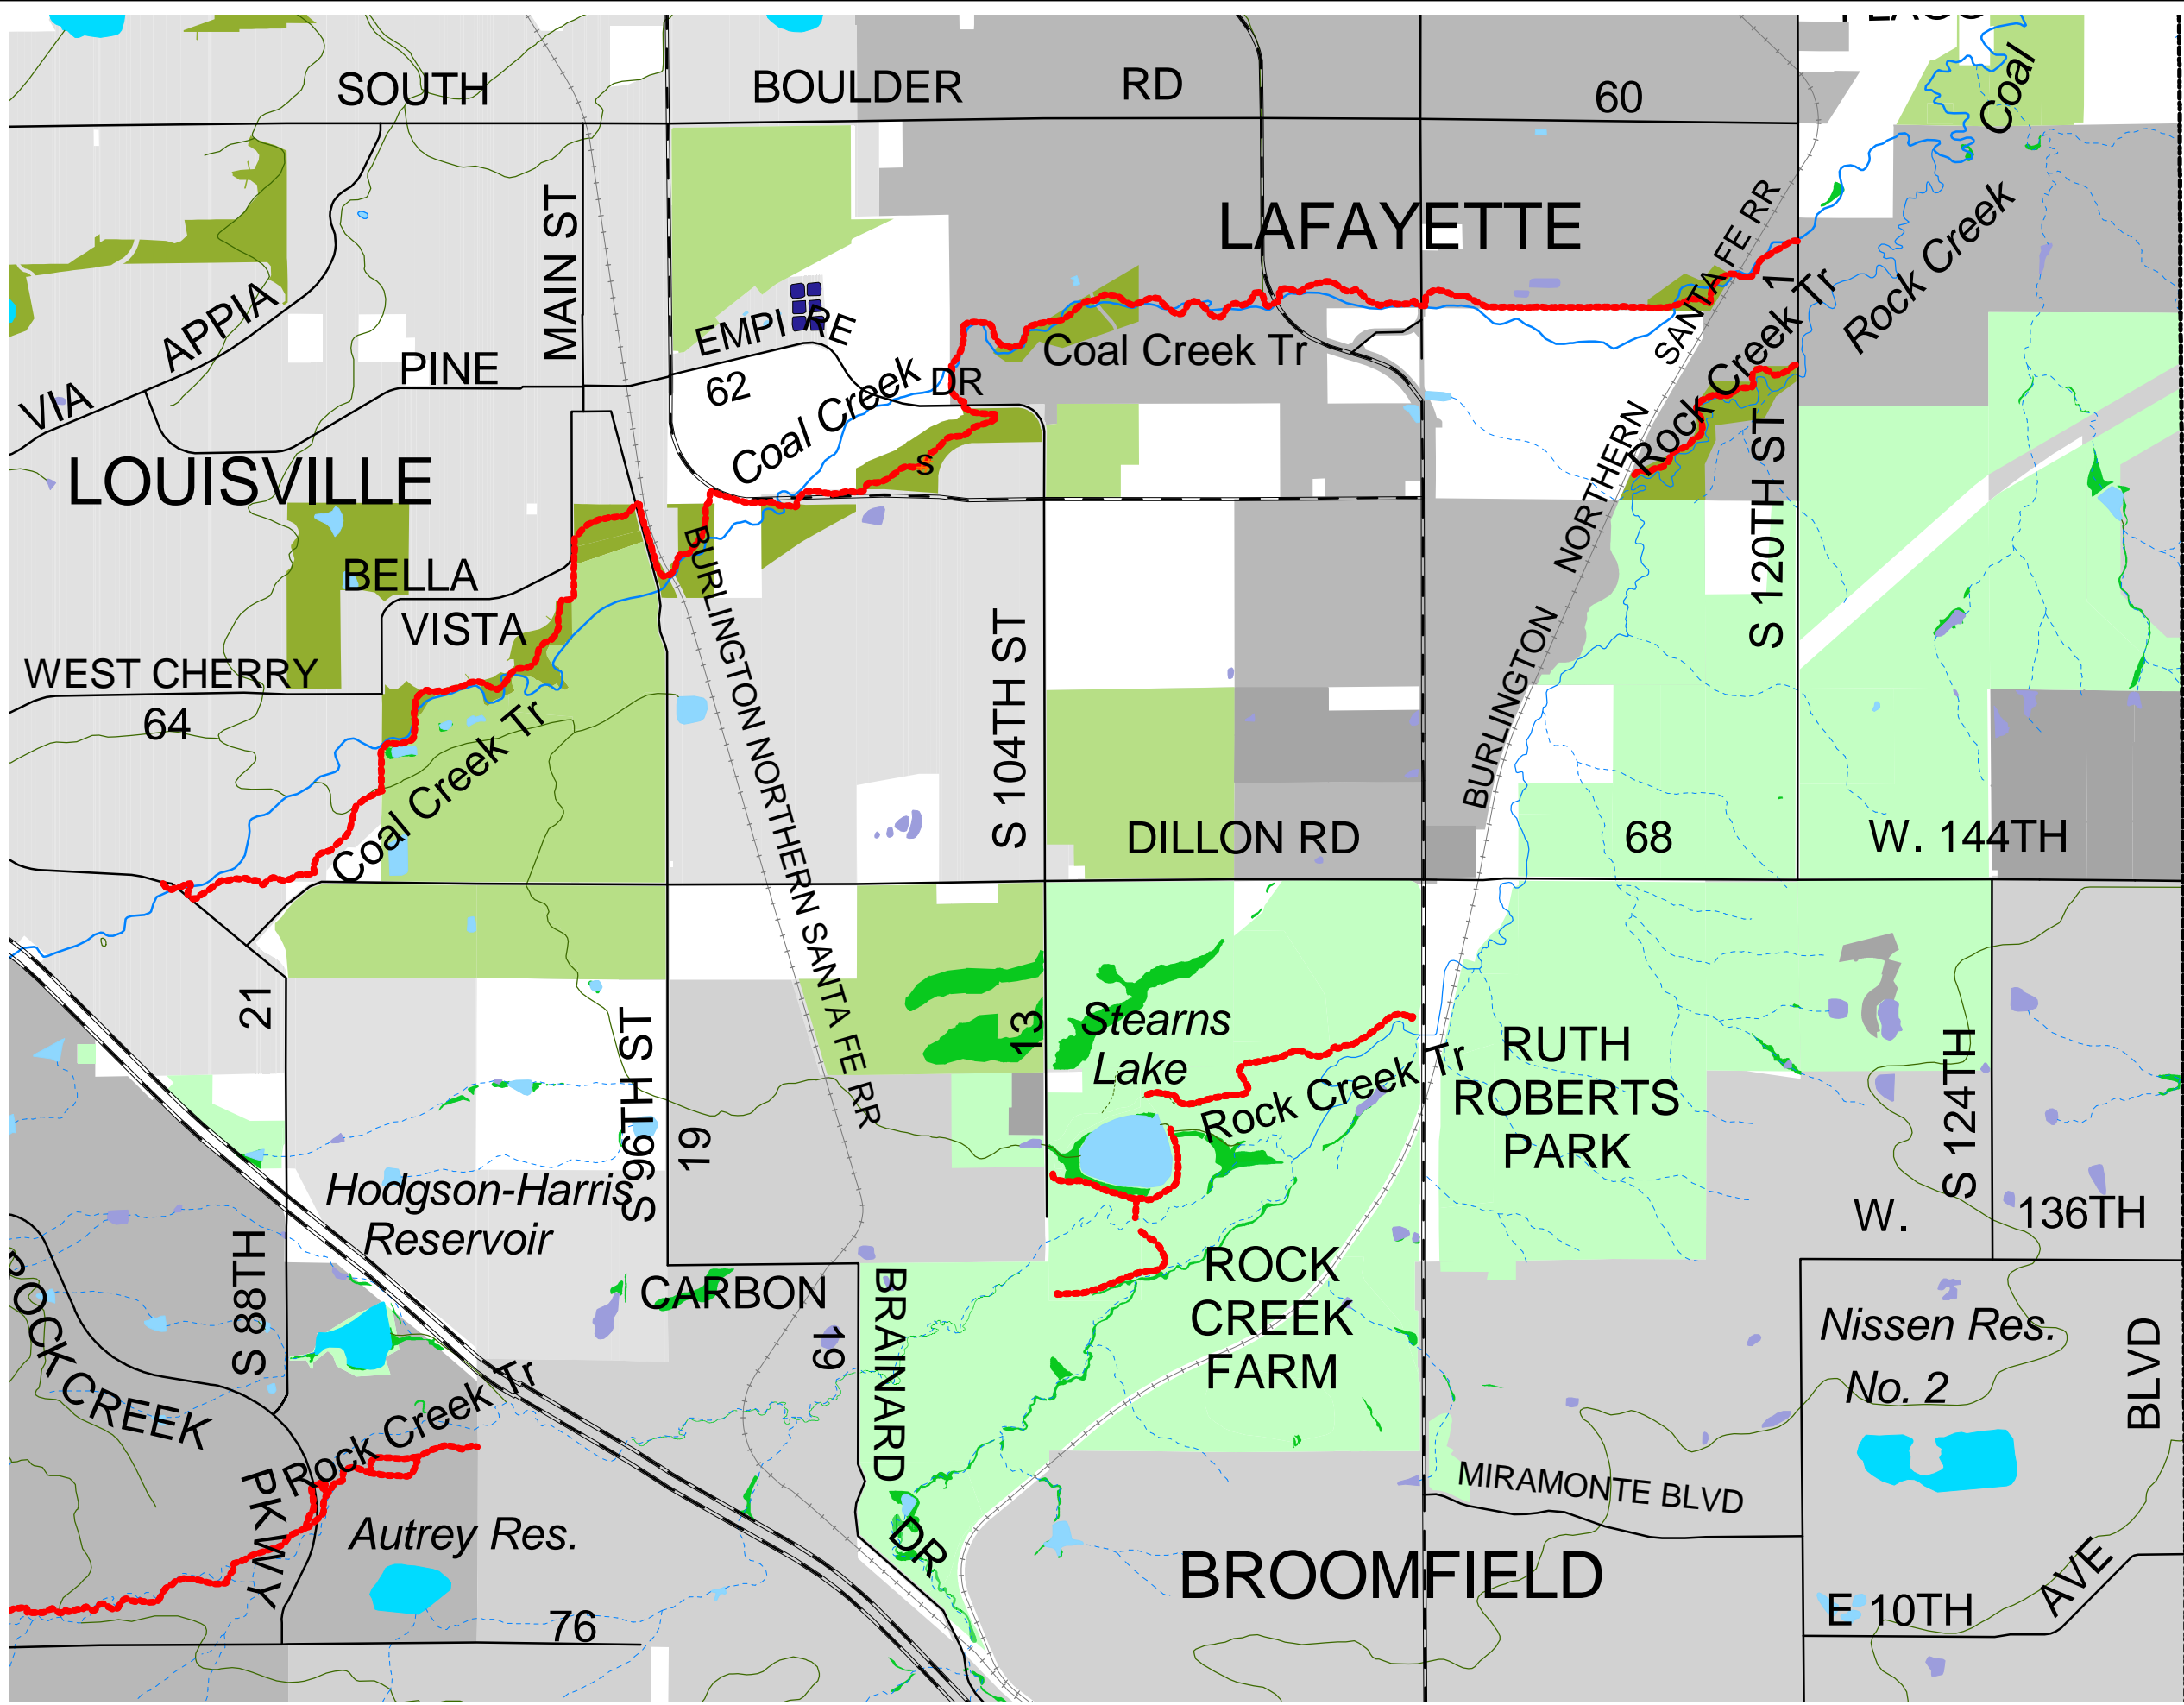

Coal Creek-Rock Creek Trail

- Legend**
- Trailshead
 - Coal Creek - Rock Creek Trails
 - Wetlands
 - Open Space Lands
 - County Open Space
 - County Open Space, CE
 - Joint City /County Open Space
 - Joint City/County, CE
 - Lafayette Parks and Open Space
 - Louisville Parks and Open Space

DISCLAIMER
 This map is for illustrative purposes only, and is not suitable for parcel-specific decision making. The areas depicted here are approximate. More site-specific studies may be required to draw accurate conclusions.